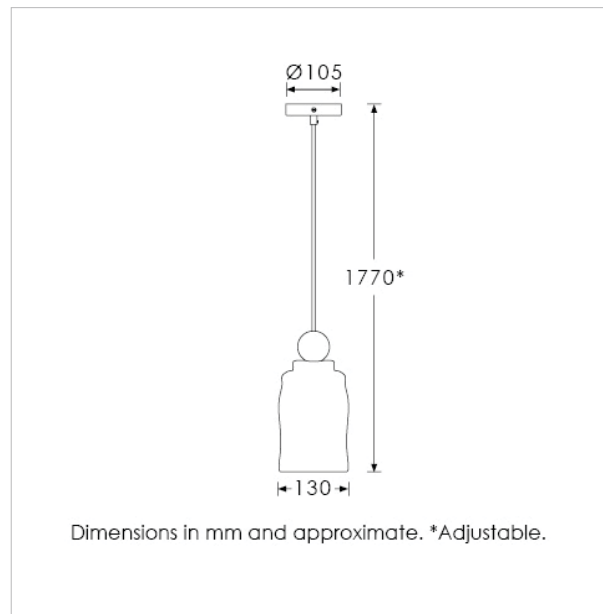

Dimensions in mm and approximate. *Adjustable.

H&
CO

LIGHT BEYOND DESIGN