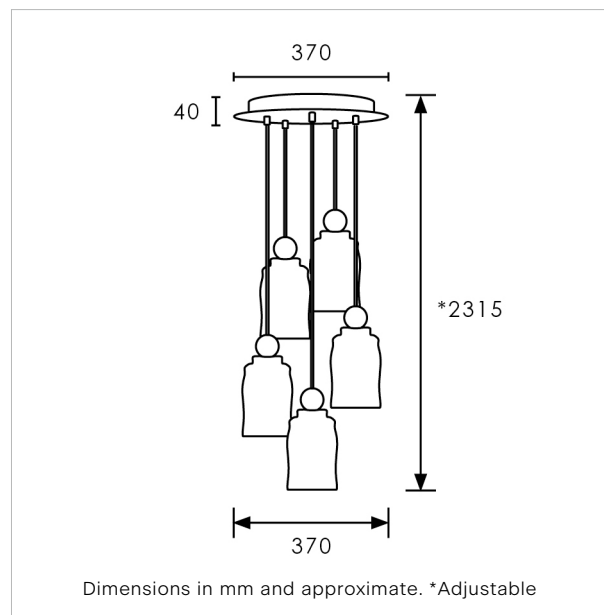

**H&
CO**

LIGHT BEYOND DESIGN

www.heathfield.co.uk | +44 (0) 1732 350450 | sales@heathfield.co.uk
Unit 1, Priory Road, Tonbridge, Kent, TN9 2AF, United Kingdom. This specification is subject to our standard Terms & Conditions, a copy of which can be found at heathfield.co.uk. © 2025 Heathfield & Co. All rights reserved.