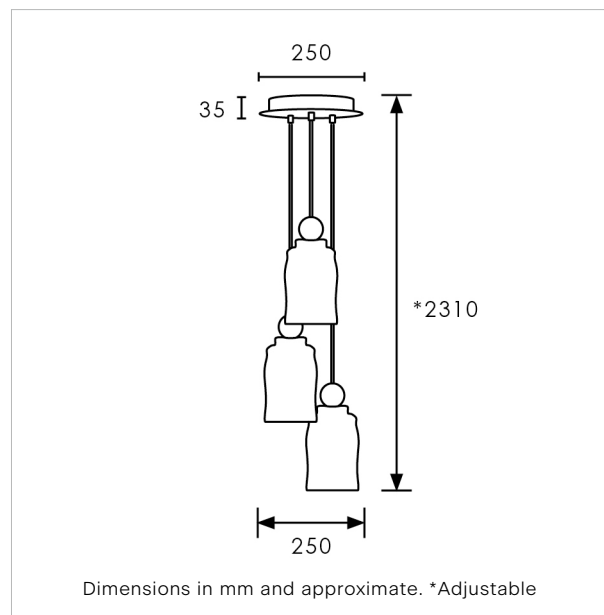

H&
CO

LIGHT BEYOND DESIGN

www.heathfield.co.uk | +44 (0) 1732 350450 | sales@heathfield.co.uk
Unit 1, Priory Road, Tonbridge, Kent, TN9 2AF, United Kingdom. This specification is subject to our standard Terms & Conditions, a copy of which can be found at heathfield.co.uk. © 2025 Heathfield & Co. All rights reserved.