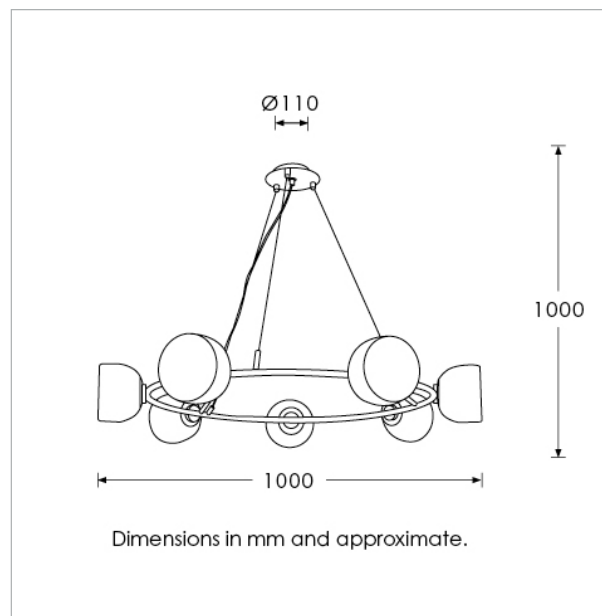

H&
CO

LIGHT BEYOND DESIGN