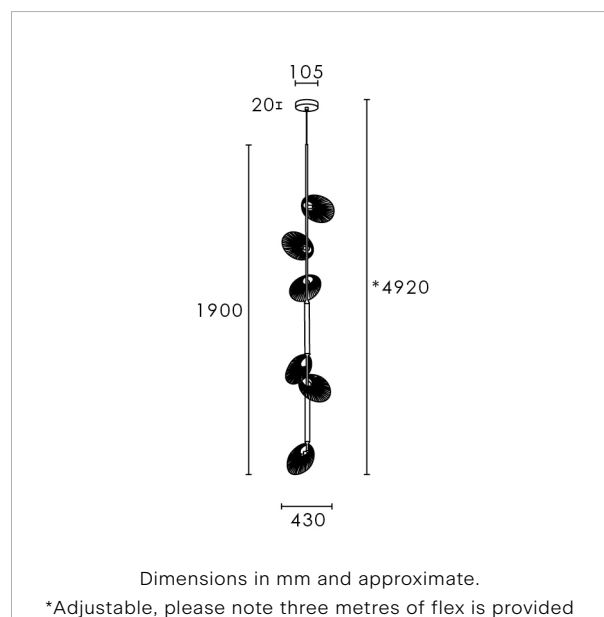

H&
CO

LIGHT BEYOND DESIGN

www.heathfield.co.uk | +44 (0) 1732 350450 | sales@heathfield.co.uk

Unit 1, Priory Road, Tonbridge, Kent, TN9 2AF, United Kingdom. This specification is subject to our standard Terms &
Conditions, a copy of which can be found at heathfield.co.uk. © 2026 Heathfield & Co. All rights reserved.