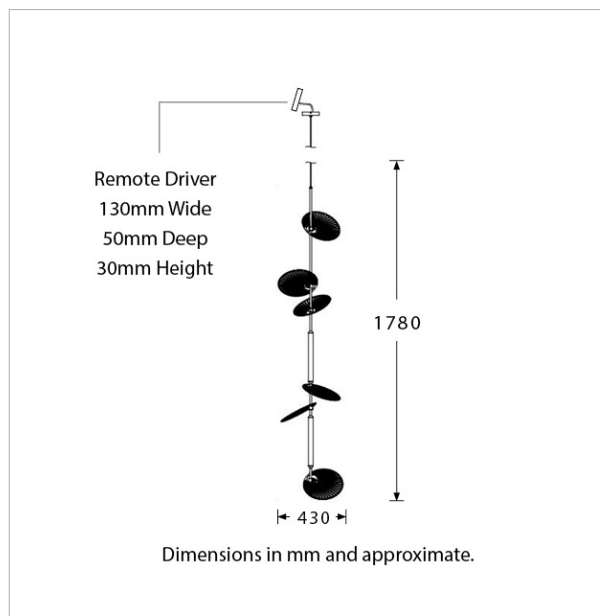

H&
CO

LIGHT BEYOND DESIGN