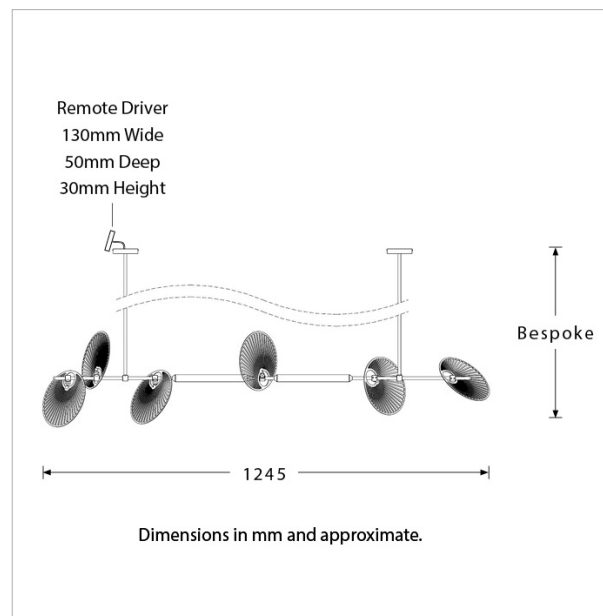

H&CO

LIGHT BEYOND DESIGN