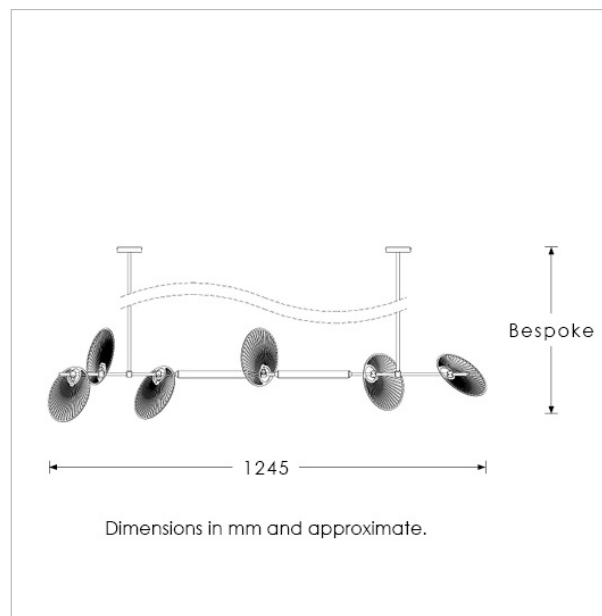

H&CO

LIGHT BEYOND DESIGN