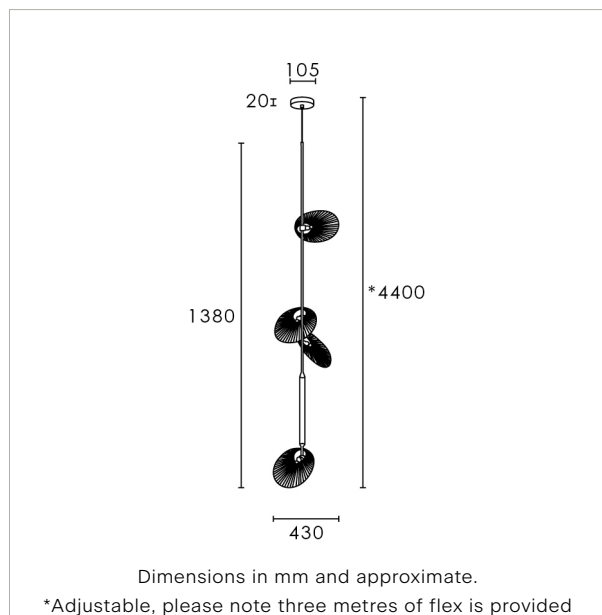

H&
CO

LIGHT BEYOND DESIGN

www.heathfield.co.uk | +44 (0) 1732 350450 | sales@heathfield.co.uk

Unit 1, Priory Road, Tonbridge, Kent, TN9 2AF, United Kingdom. This specification is subject to our standard Terms &
Conditions, a copy of which can be found at heathfield.co.uk. © 2026 Heathfield & Co. All rights reserved.