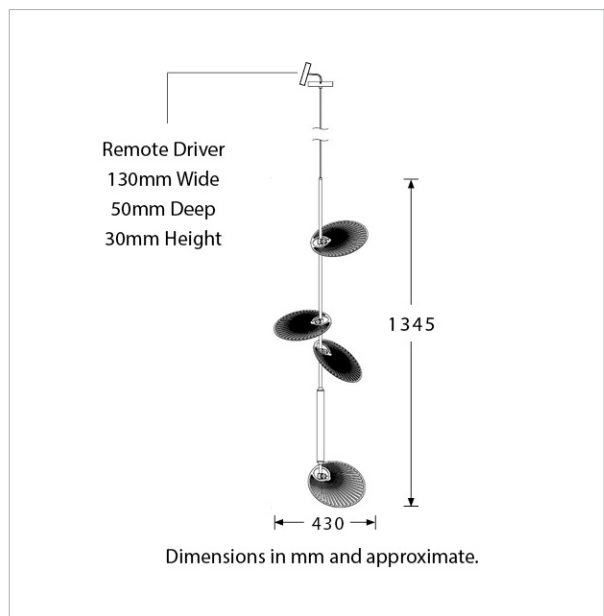

H&
CO

LIGHT BEYOND DESIGN