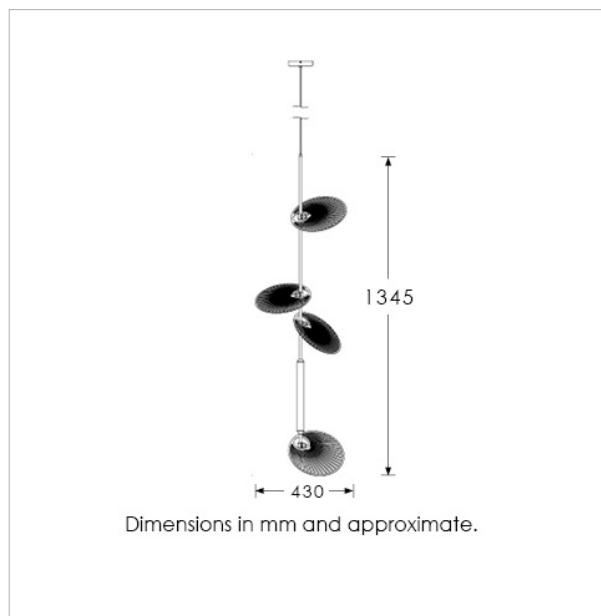

H&
CO

LIGHT BEYOND DESIGN