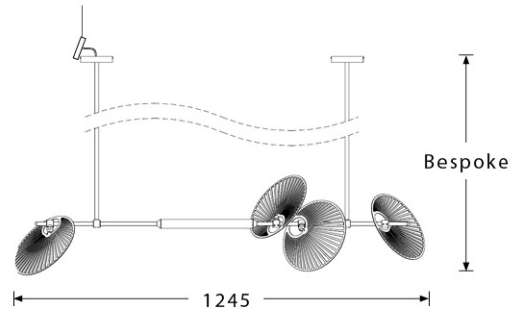

Heathfield&Co

Product Specification Sheet

CEILING LIGHT | MAYA 4 HORIZONTAL PENDANT

PRODUCT INFORMATION

Base Code: LMPD-LEAF-HZSM-GLD

Material: Metal

Finish shown: Champagne Gold

TECHNICAL INFORMATION

Weight: 1.1kg / 2.4lbs

Switching & Plug: Hardwired

Lamping: 1 x Integrated LED

15 Watts Total

2700k | CRI 90+

50k Hours lifespan

Dimmable

TOTAL HEIGHT: Bespoke

TOTAL WIDTH: 1245 mm / 49"

UKCA / CE / UL COMPLIANT

WARRANTY

10 years*

FINISHING NOTE

All metalwork is handcrafted and may vary from piece to piece with slight variation in finish and detailing.

CLEANING INSTRUCTIONS

*Please refer to our Terms & Conditions for further information.

Remote Driver

130mm Wide

50mm Deep

30mm Height

Dimensions in mm and approximate.

H&CO

LIGHT BEYOND DESIGN