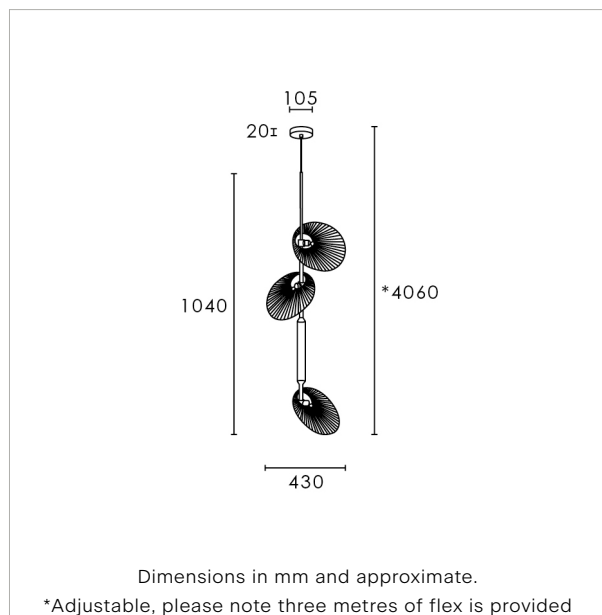

H&
CO

LIGHT BEYOND DESIGN

www.heathfield.co.uk | +44 (0) 1732 350450 | sales@heathfield.co.uk
Unit 1, Priory Road, Tonbridge, Kent, TN9 2AF, United Kingdom. This specification is subject to our standard Terms & Conditions, a copy of which can be found at heathfield.co.uk. © 2026 Heathfield & Co. All rights reserved.