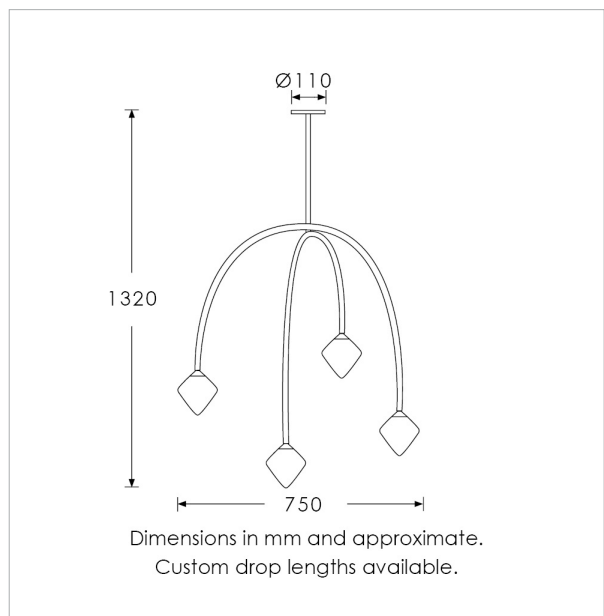

H&
CO

LIGHT BEYOND DESIGN