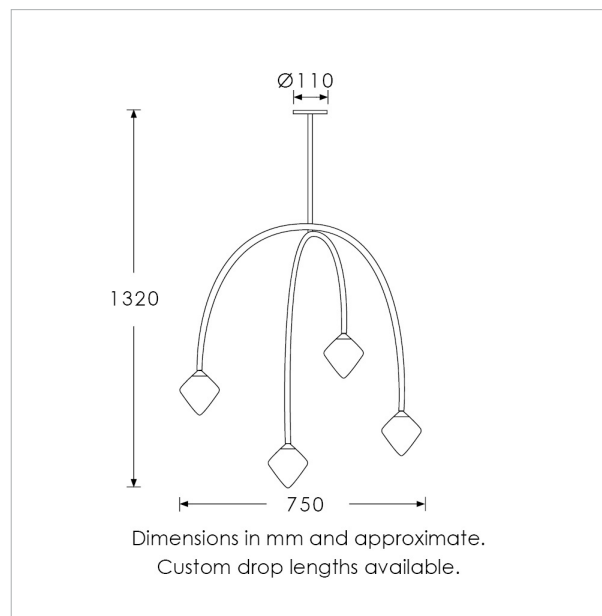

H&
CO

LIGHT BEYOND DESIGN