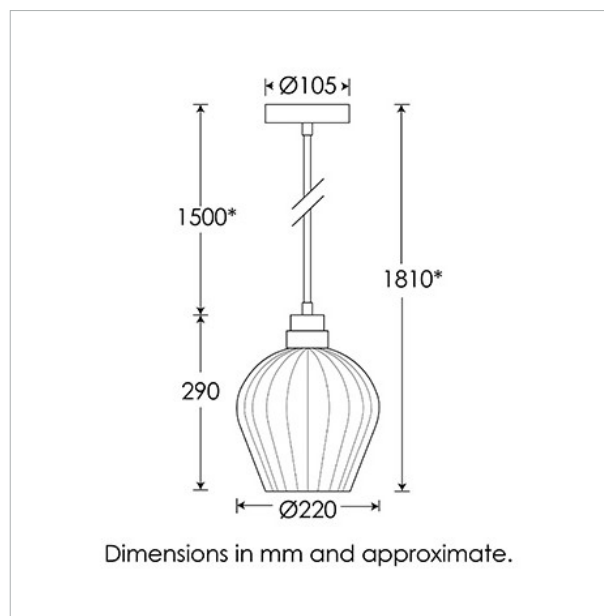

H&
CO

LIGHT BEYOND DESIGN