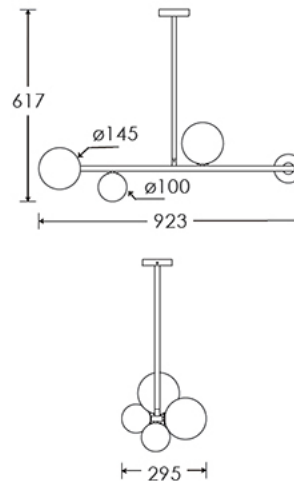

Dimensions in mm and approximate

H&
CO

LIGHT BEYOND DESIGN