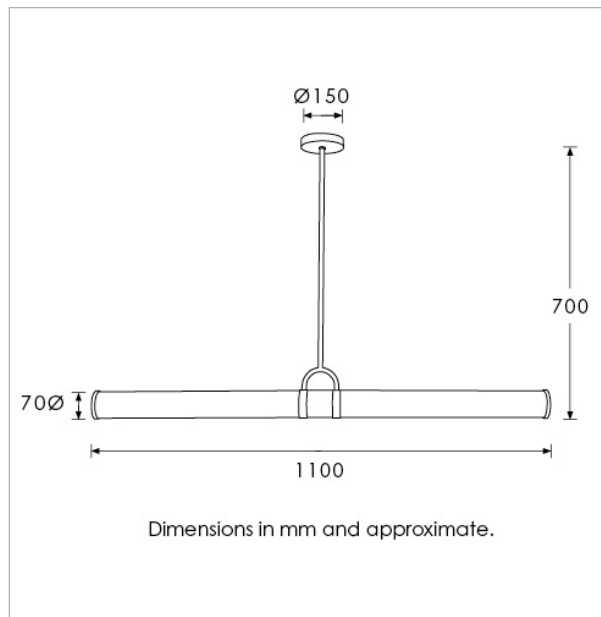

H&
CO

LIGHT BEYOND DESIGN