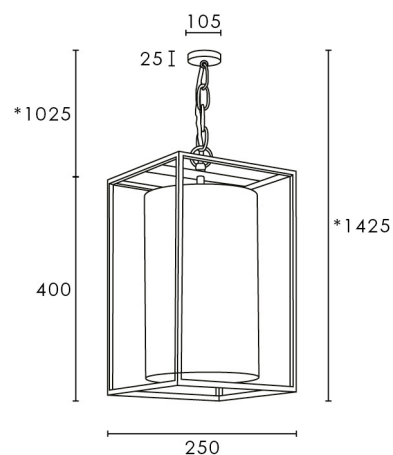

Heathfield&Co

Product Specification Sheet

CEILING LIGHT | DERWENT MEDIUM RECTANGLE

PRODUCT INFORMATION

Base Code: PD-DERW-ABRS-MRC

Material: Metal

Metalwork: Antique Brass

Lampshade: 8" Tall Drum / SH-08-TLDR-DMR

Flex: UK & EU 1.5 metres of Chocolate twisted flex / US Black twisted flex. 1 metre of chain.

TECHNICAL INFORMATION

Weight: 1.7kg / 3.7lbs

Switching & Plug: Hardwired

Lamping: 1x E27 Globe LED Bulb. 6W 2700K 600LM.

Supplied with our recommended Tala bulb (when selected).

TOTAL HEIGHT: *1425 mm / *56¹/₄"

TOTAL WIDTH: 250 mm / 10"

CEILING ROSE HEIGHT: 25 mm / 1"

CEILING ROSE WIDTH: 105 mm / 4¹/₄"

UKCA / CE / UL COMPLIANT*

*Please refer to our Terms & Conditions for further information.

Dimensions in mm and approximate. *Adjustable

H&
CO

LIGHT BEYOND DESIGN

www.heathfield.co.uk | +44 (0) 1732 350450 | sales@heathfield.co.uk
Unit 1, Priory Road, Tonbridge, Kent, TN9 2AF, United Kingdom. This specification is subject to our standard Terms & Conditions, a copy of which can be found at heathfield.co.uk. © 2026 Heathfield & Co. All rights reserved.