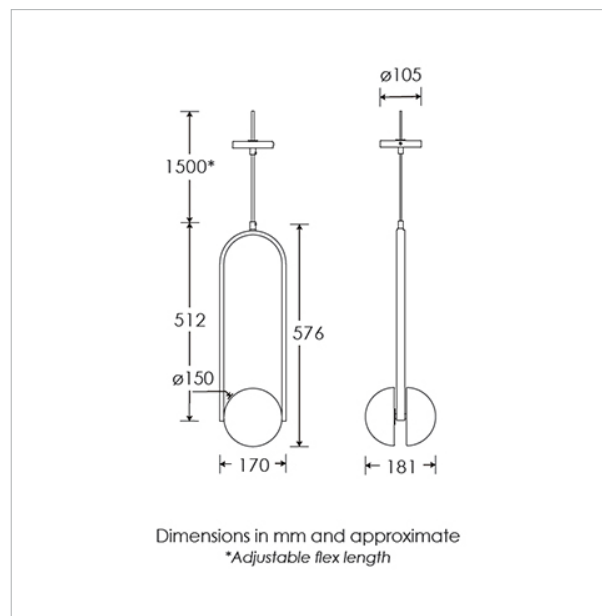

H&CO

LIGHT BEYOND DESIGN